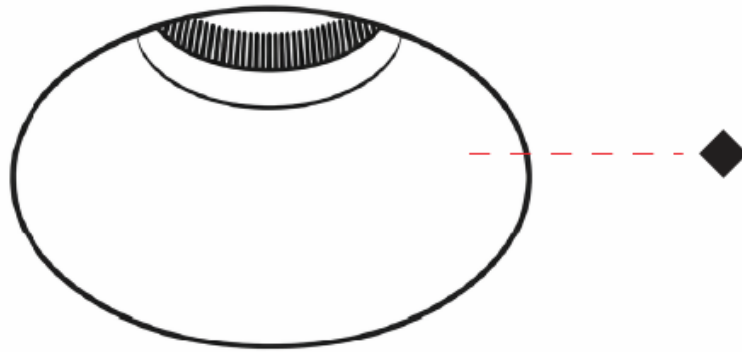

A350203-

PROJECT

TYPE

SPECIFIER

QUANTITY

DATE