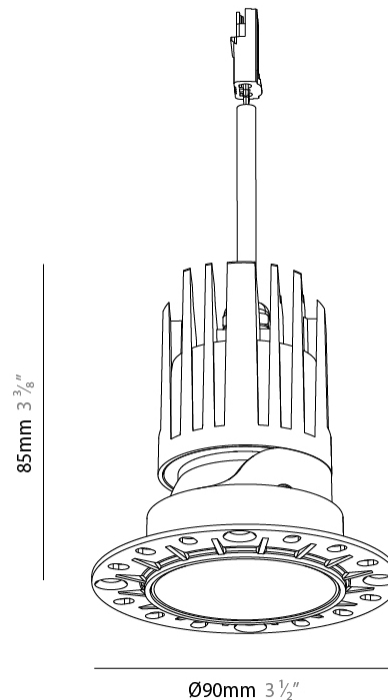

GENERAL

Series: Bioniq Evo
Partner: Prolicht
Division: Architectural
Installation: Trimless
Product Type: Downlight
Mounting Location: Ceiling
Light Distribution: Adjustable / Direct

PHYSICAL

Aperture Sizes - Downlights: 2"
Shape: Round
Diameter (mm): 90
Diameter (in): 3 1/2
Height (mm): 85
Depth (mm): 100
Height (in): 3 3/8
Depth (in): 3 15/16
Ceiling Thickness (mm): 10 - 50
Ceiling Thickness (in): 3/8 - 1 15/16
Weight (kg): 0.8
Fixture Finish: SSR / BKV / CWI / CRY / HAB / UFT / ITA / RUA / FTG / MYG / LOD / PUS / FRO / FUP / KIA / POP / BLS / SPG / MEY / GOH / CHC / COM / ABZ / JAG / OBR / MOS / ROR
Fixture Material: Extruded Aluminum
Cut-out Measurements: Ø 55mm/2 3/16"

ELECTRICAL

Lamp Type: LED (Zhaga Standard)
Input Wattage (W): 9.2
Total Output Wattage (W): 8.2
Dimming: Non-dimming / DALI Dimming / MATTER Dimming
Driver Included: No
Driver Location: Remote
Driver Type: Constant Current - Universal
Driver Class: Class 2
Constant Current (mA): 250mA
Upon Request: 0-10V Dimming / Phase Dimming

LED

Color Temperature (°K): 2400 / 2700 / 3000 / 3500 / 4000
Max. Delivered Lumen (lm): Max 922
Nominal Lumen (lm): 1456
CRI: >90 CRI
Efficiency (%): 100.7
Lamp Life (hrs): 50000

OPTICAL

Beam Angle: 24 / 32 / 46 / 56
Adjustability: Rotational 350° / Tilt 30°

RATINGS AND CERTIFICATIONS

Certified By: Certified for North American Standards
IP rating: IP65
Glare Rating: ≤ 10

PROJECT
TYPE
SPECIFIER
QUANTITY
DATE